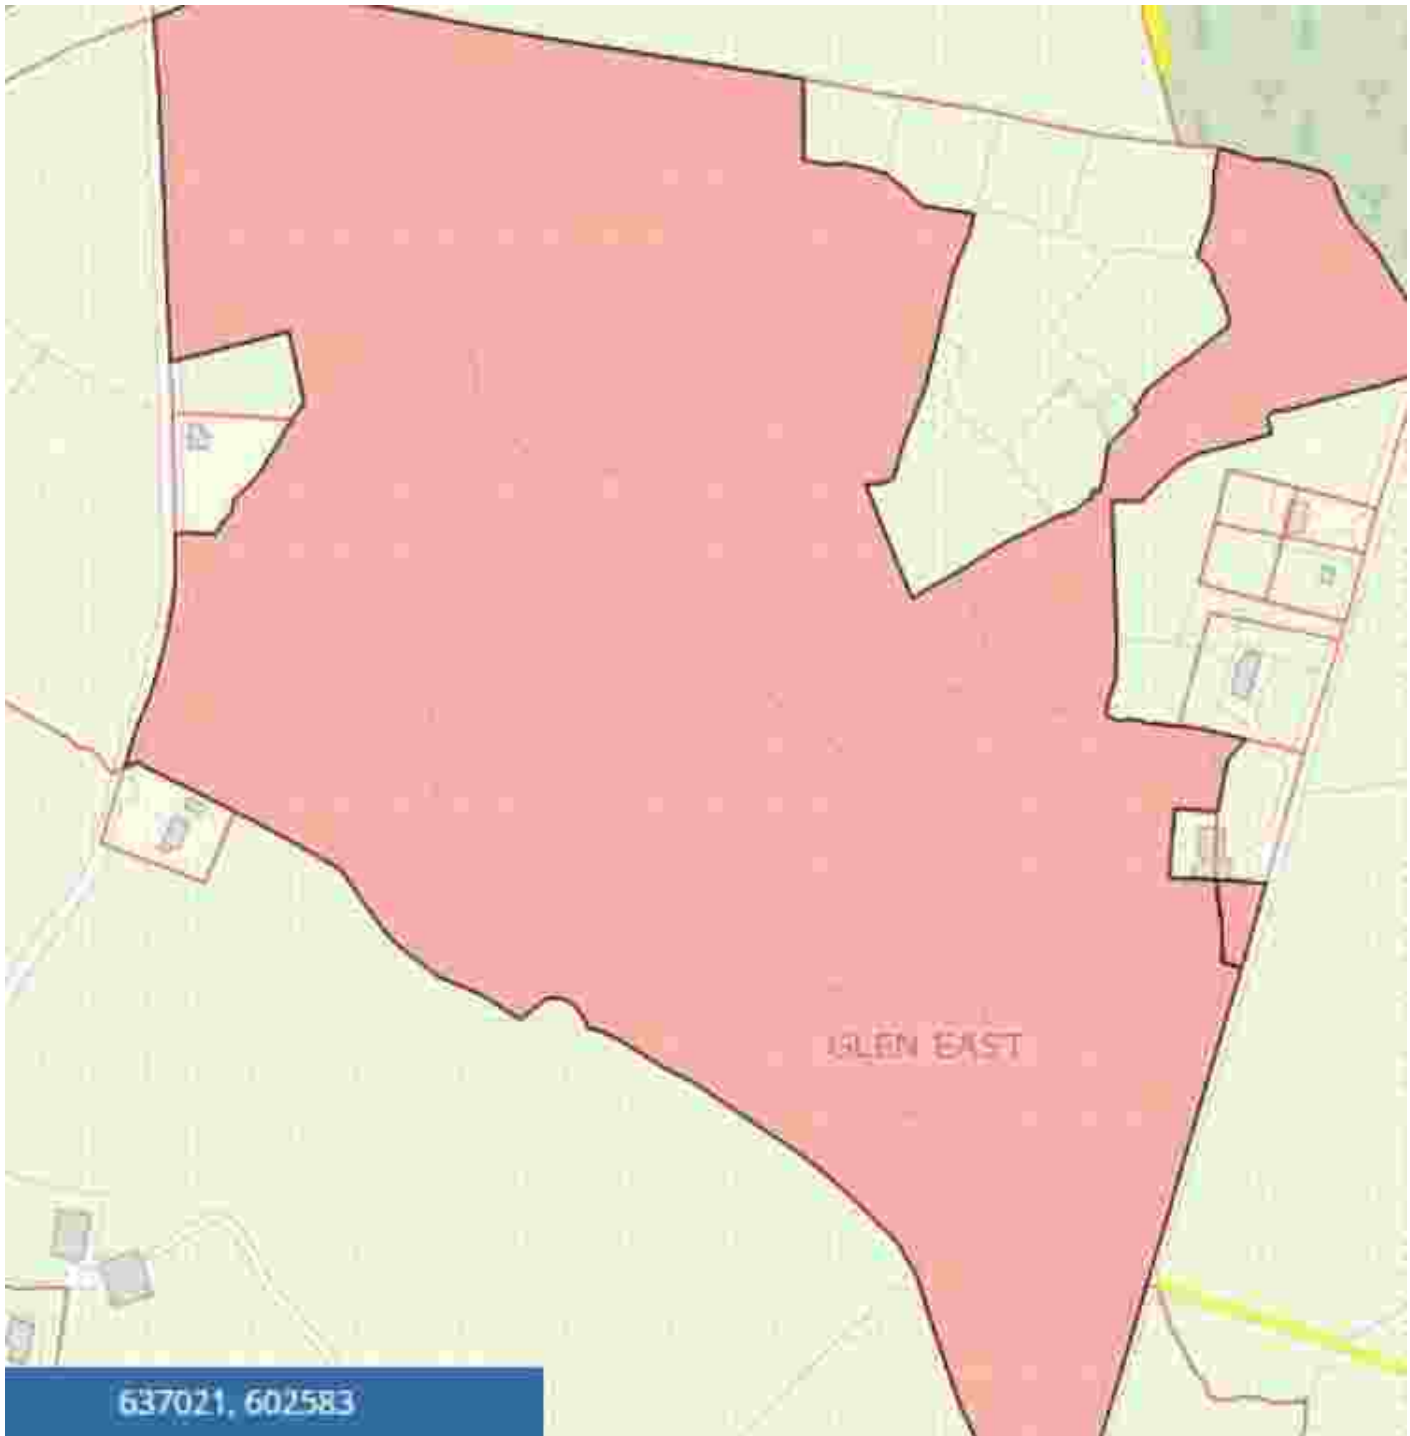

---

**ND78, 85 ACRES AT GLEN EAST FAHA KILMACTHOMAS  
CO WATERFORD**

### PROPERTY INFORMATION:

Category : Land & Sites  
Type : Sale Agreed

### DESCRIPTION:

Farms in this area do not come to the market that often this is a real opportunity to purchase a good size farm in a great location. This 85 acre farm is a real gem located between Dungarvan and Waterford city and walking distance to Kilmacthomas which is on the deise greenway. The land is for the most part good solid grazing ground with some high knock land it is very well fenced and maintained. The farm is divided by two roads and is offered for sale as one lot or can be sold as two individual lots. There is huge site potential on this property with magnificent views of the Comeragh mountains. For maps and details please contact us.